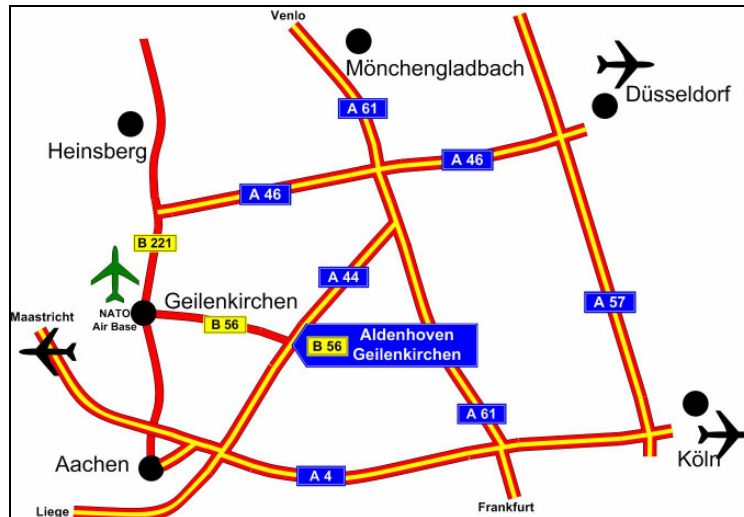

ex direction „DÜSSELDORF“:

- take the motorway no. "57" turn off to motorway no. "46",
- follow to the end - direction „HEINSBERG“,
- at the end of the motorway turn left to road no. "221" - direction „GEILENKIRCHEN“,
- follow this road no. "221" take exit „GEILENKIRCHEN / ÜBACH-PALENBERG-Frelenberg“,
- cross the rotary and the following bridge,
- at the end of the road turn right, follow the road to the next Xing (traffic lights) and turn right,
- follow now the street „THEODOR-HEUSS-RING“,
- in 500 meters you will find the City Hotel on the right side of the street.