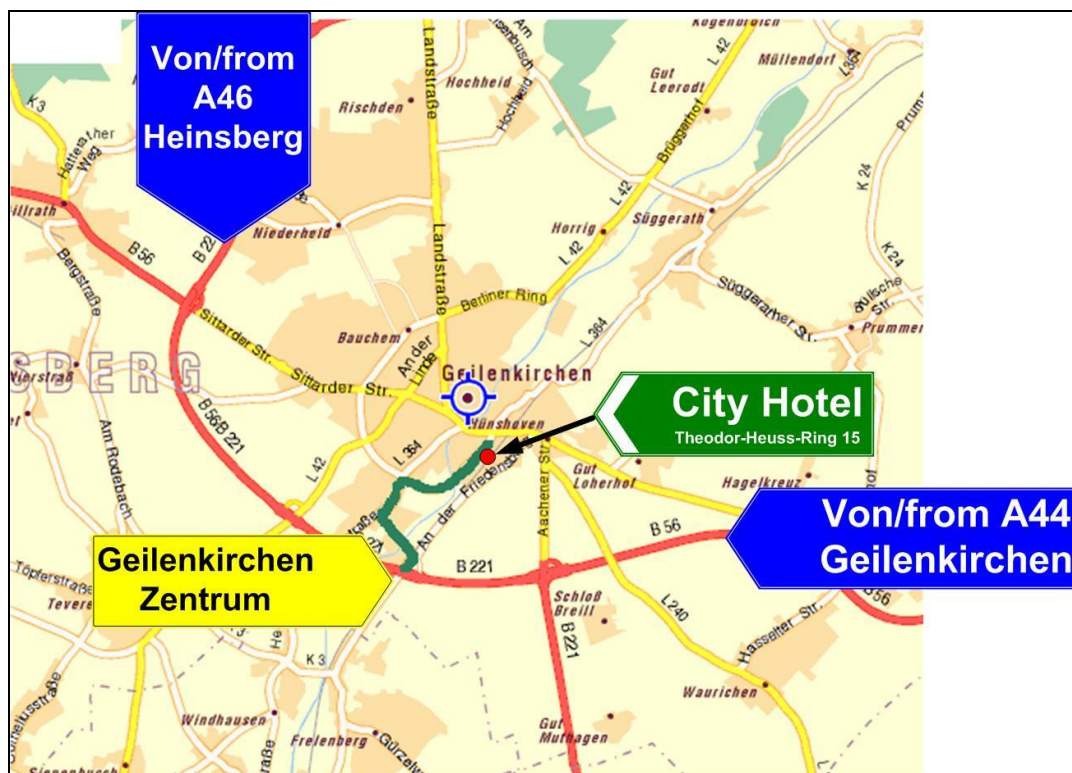

ex direction „DÜSSELDORF“:

- take the motorway no. "57" turn off to motorway no. "46",
- follow to the end - direction „HEINSBERG“,
- at the end of the motorway turn left to road no. "221" - direction „GEILENKIRCHEN“,
- follow this road no. "221" take exit „GEILENKIRCHEN / ÜBACH-PALENBERG-Frelenberg“,
- cross the rotary and the following bridge,
- at the end of the road turn right, follow the road to the next Xing (traffic lights) and turn right,
- follow now the street „THEODOR-HEUSS-RING“,
- in 500 meters you will find the City Hotel on the right side of the street.